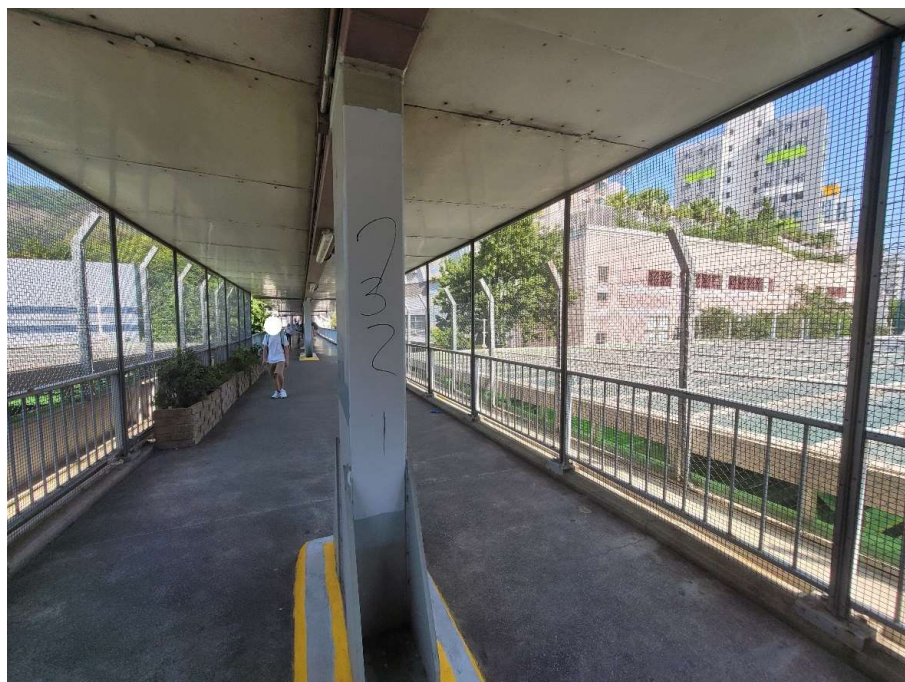

Serial no.	BS-000657
District	Tuen Mun
Address	Footbridge (NF174) across Tuen Mun River near San Wo Lane
Key issue(s)	Graffiti

Before