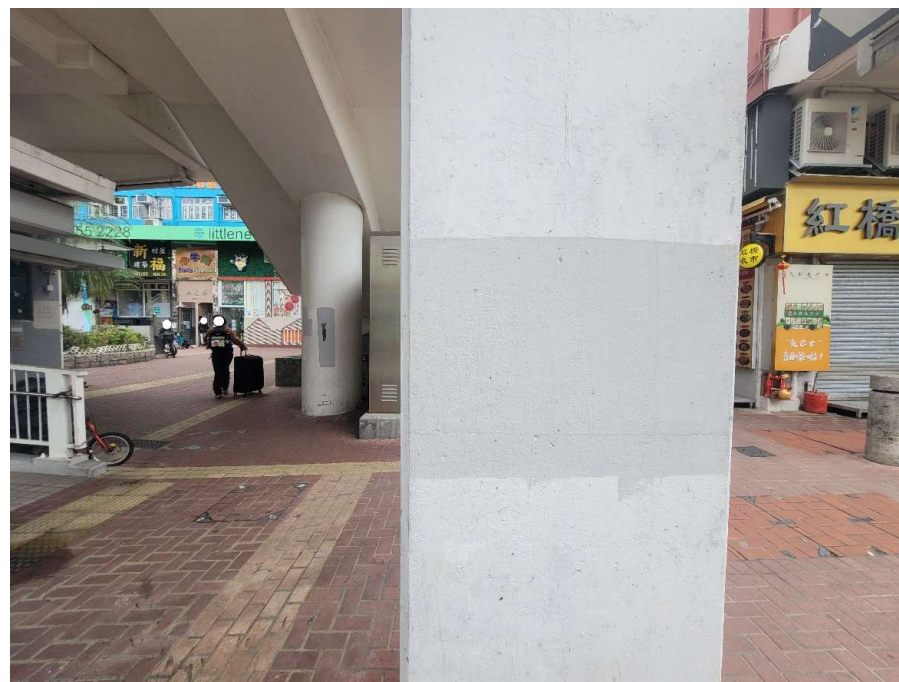

After (Photo(s) taken in February 2025)

Removed from the list of hygiene black spots in March 2025